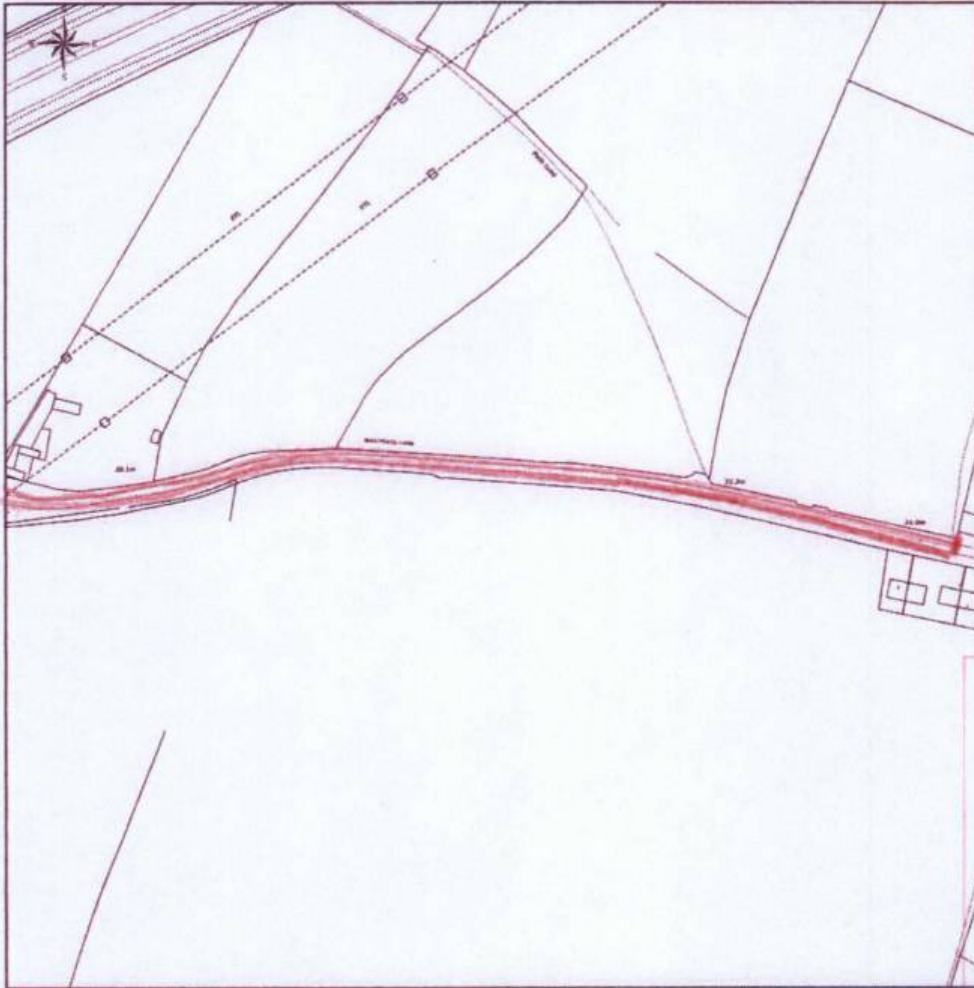

Site Plan #710186

0m 25m 50m 75m 100m 125m 150m 175m 200m

Scale: 1:2500, paper size: A4

DEVISED

plans ahead by emapsite™

Prepared by: Mike Punchard, 09-10-2014